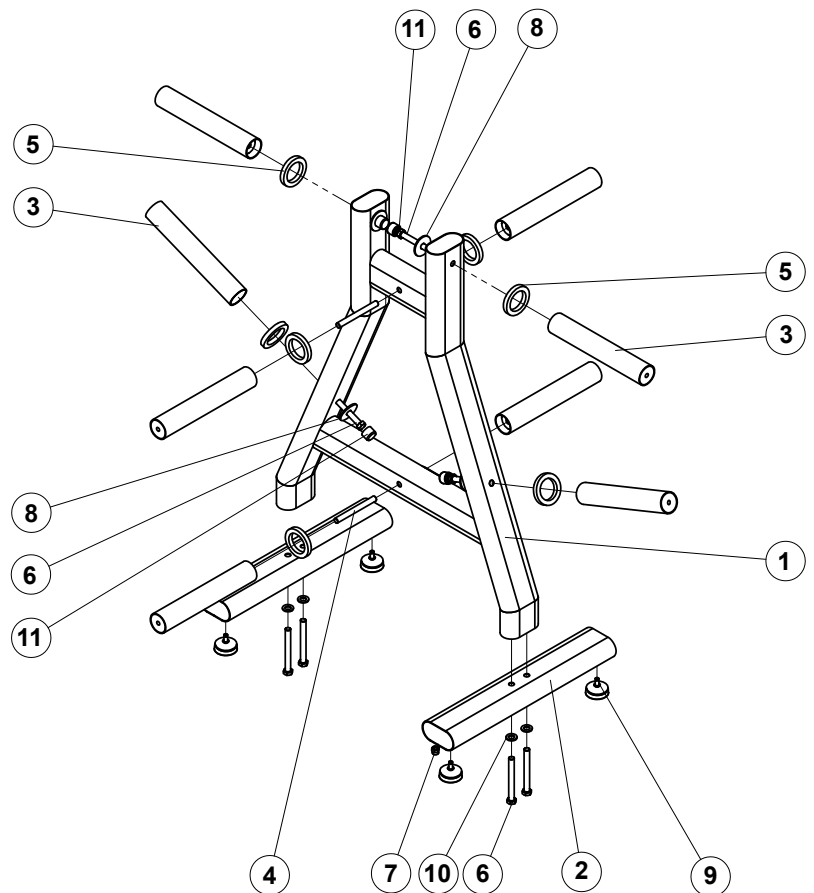

OLYMPIC WEIGHT PLATE TREE

product code: OPT8

No.	Qty.	Description
1	1	Carriage
2	2	Side Base
3	8	Plate
4	2	Studs M12*120
5	8	Rubber Donut
6	8	Bolt M12*85
7	4	Lock Nut M8
8	4	Big Washer 12
9	4	Adjustable Foot
10	4	Washer 12
11	4	Bolt Cap M12

ASSEMBLY

Assembly requires an adjustable wrench (not included)

ASSEMBLED DIMENSIONS

Depth: 66 cm
Width: 100 cm
Height: 108 cm
Weight: 27 kg

MAINTENANCE

Keep all parts properly tightened. To maintain the warranty, use only our parts for repair or replacement.

Clean this product using a soft cloth dampened with warm water and mild soap. If necessary, use a soft bristle brush with the cleaning solution. Then, rinse the product using a soft cloth dampened with clean water, and thoroughly dry it.