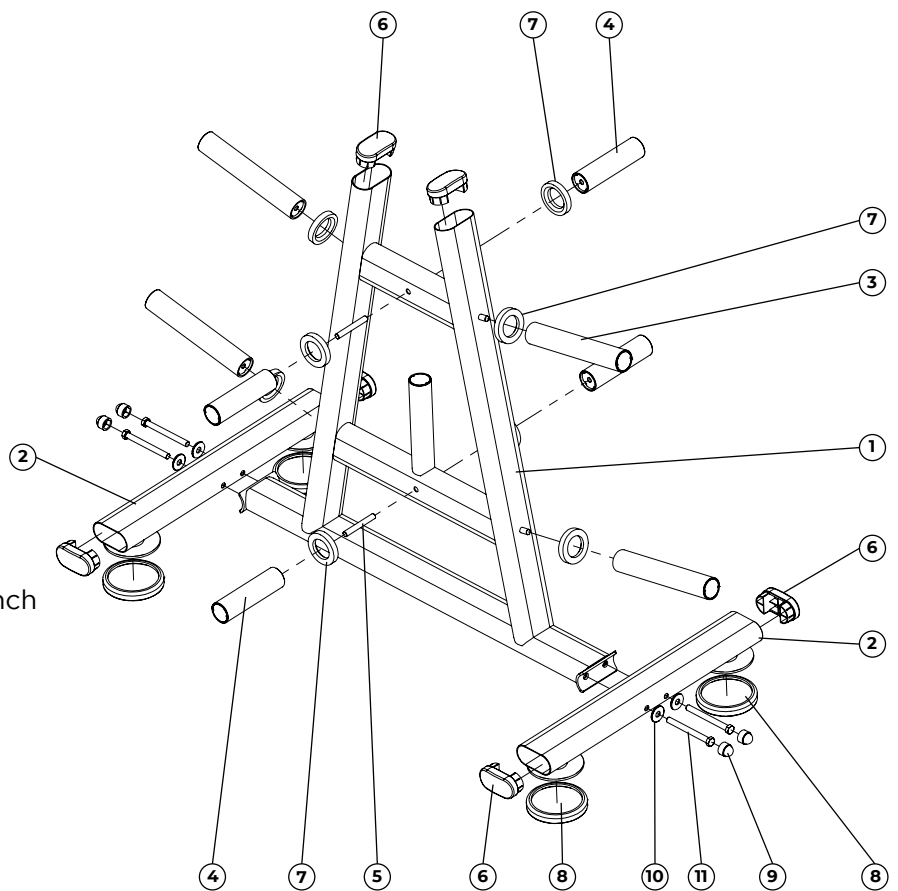

OLYMPIC WEIGHT PLATE TREE

product code: OPT8

OLYMPIC WEIGHT PLATE TREE

product code: OPT8

No.	Qty.	Description
1	1	Carriage
2	2	Side Base
3	4	Long Plate Bar
4	4	Short Plate Bar
5	2	Studs M12*90
6	6	Oval End Cap
7	8	Rubber Donut
8	4	Foot Mat
9	4	Bolt Cap M12
10	4	Washer 12
11	4	Bolt M12*85

ASSEMBLY

Assembly requires an adjustable wrench (not included)

ASSEMBLED DIMENSIONS

Depth: 69.4 cm
 Width: 121.8 cm
 Height: 108 cm
 Weight: 27 kg

MAINTENANCE

Keep all parts properly tightened. To maintain the warranty, use only our parts for repair or replacement.

OLYMPIC WEIGHT PLATE TREE

product code: OPT8

WARNING: To reduce the risk of serious injury, read all important precautions and instructions in this manual and all warnings on this product before using this product. We assume no responsibility for personal injury or property damage sustained by or through the use of this product.