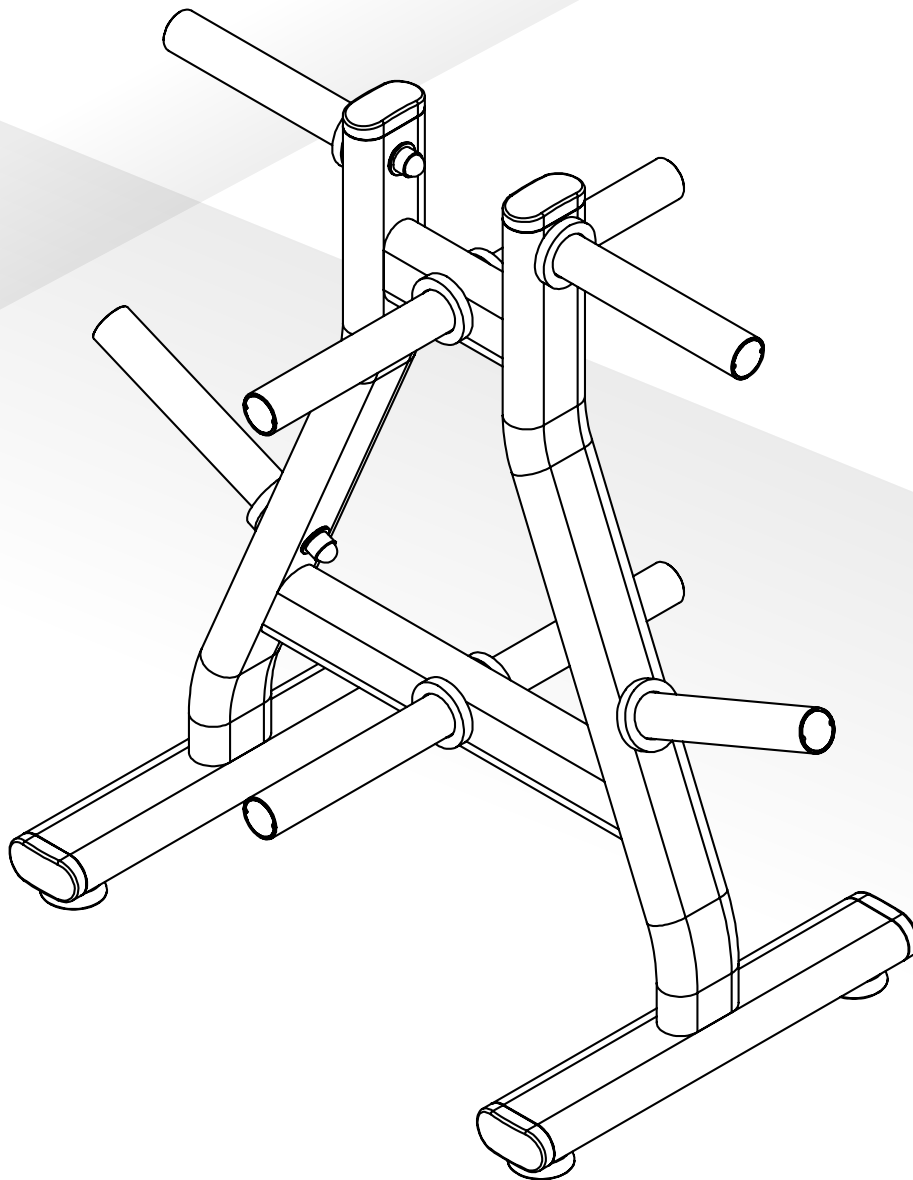

# **OLYMPIC WEIGHT PLATE TREE**

product code: OPT8

---

# OLYMPIC WEIGHT PLATE TREE

product code: OPT8

No.	Qty.	Description
1	1	Carriage
2	2	Side Base
3	8	Plate
4	2	Studs M12*120
5	8	Rubber Donut
6	8	Bolt M12*85
7	4	Lock Nut M8
8	4	Big Washer 12
9	4	Adjustable Foot
10	4	Washer 12
11	4	Bolt Cap M12

## ASSEMBLY

Assembly requires an adjustable wrench (not included)

## ASSEMBLED DIMENSIONS

Depth: 66 cm  
 Width: 100 cm  
 Height: 108 cm  
 Weight: 27 kg