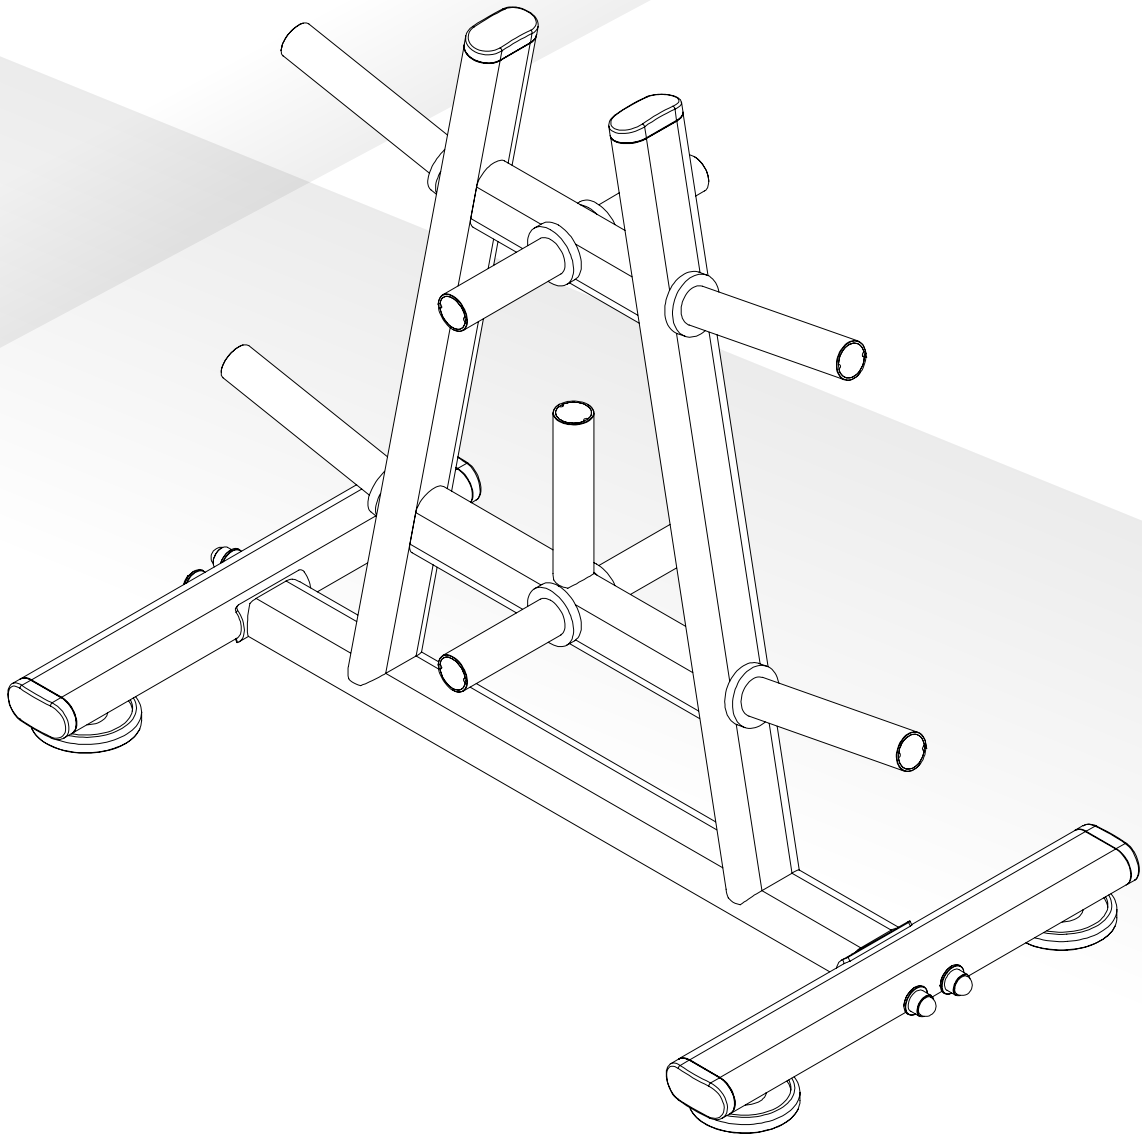

OLYMPIC WEIGHT PLATE TREE

product code: OPT8

OLYMPIC WEIGHT PLATE TREE

product code: OPT8

No.	Qty.	Description
1	1	Carriage
2	2	Side Base
3	4	Long Plate Bar
4	4	Short Plate Bar
5	2	Studs M12*90
6	6	Oval End Cap
7	8	Rubber Donut
8	4	Foot Mat
9	4	Bolt Cap M12
10	4	Washer 12
11	4	Bolt M12*85

ASSEMBLY

Assembly requires an adjustable wrench (not included)

ASSEMBLED DIMENSIONS

Depth: 69.4 cm
 Width: 121.8 cm
 Height: 108 cm
 Weight: 27 kg

MAINTENANCE

Keep all parts properly tightened. To maintain the warranty, use only our parts for repair or replacement.

OLYMPIC WEIGHT PLATE TREE

product code: OPT8

WARNING: To reduce the risk of serious injury, read all important precautions and instructions in this manual and all warnings on this product before using this product. We assume no responsibility for personal injury or property damage sustained by or through the use of this product.